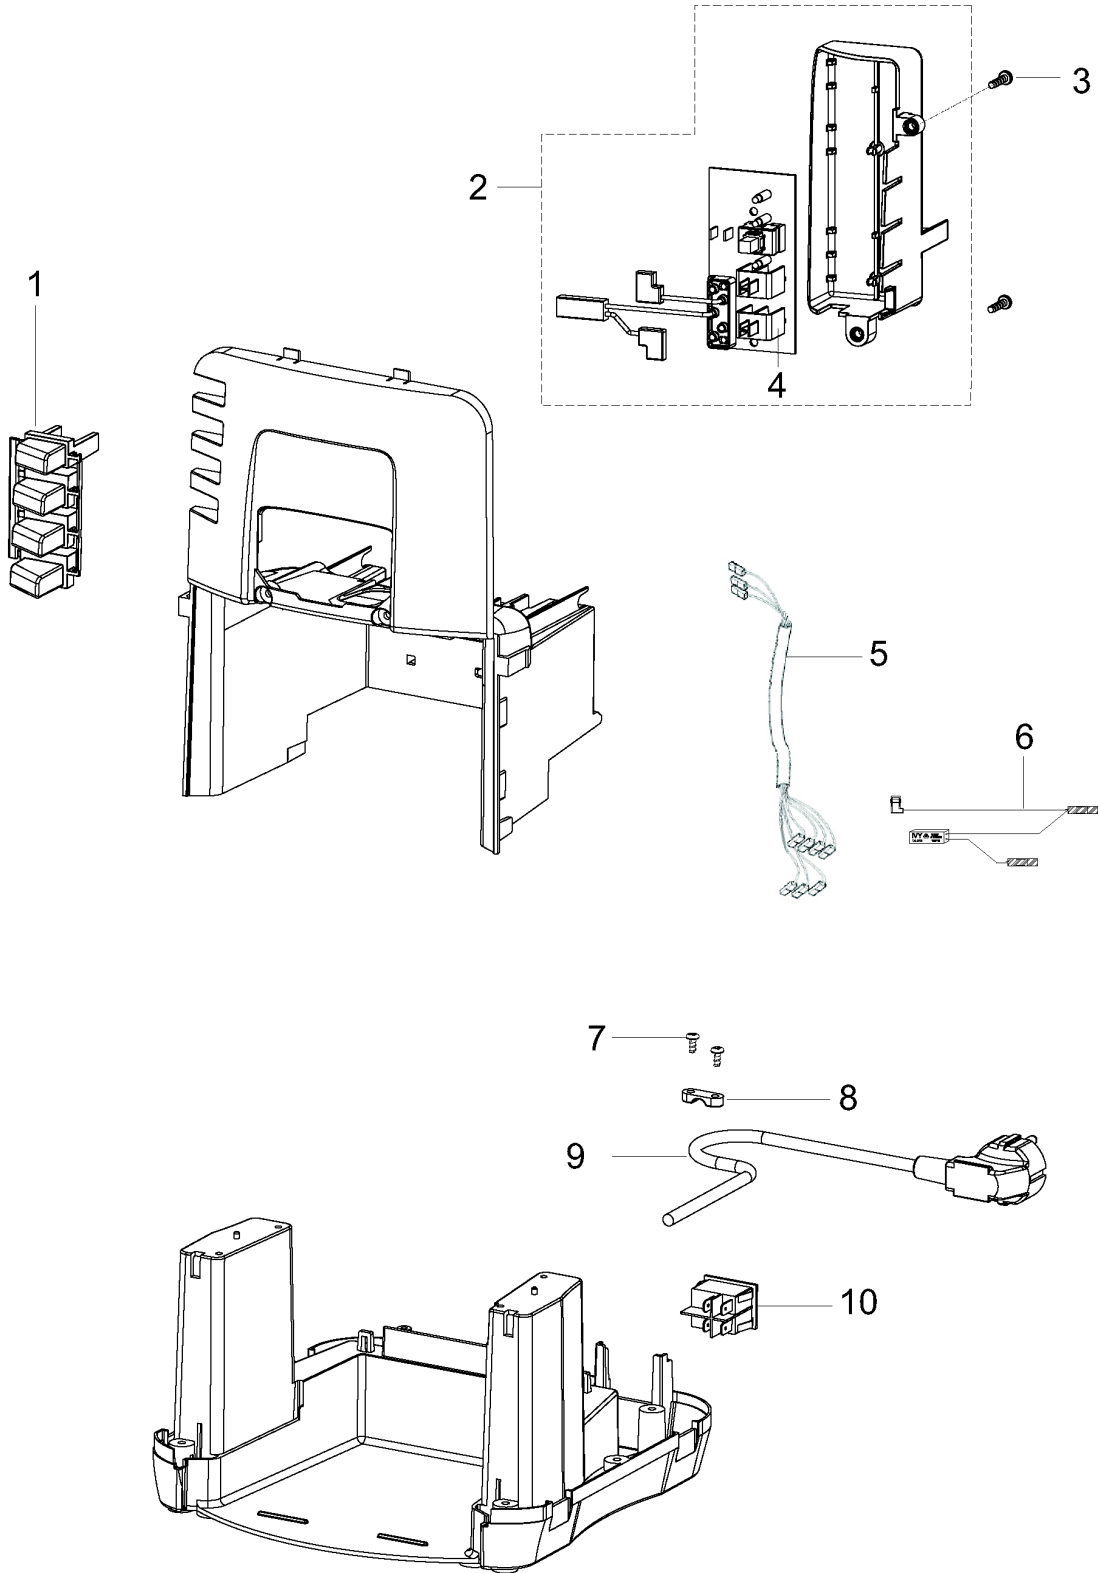

	Code	Description	Notes
51	502947	PLATE ASSEMBLY PRESS	
6	500061	NUT M5	
7	502194	THERMOSTAT 104° C	
8	500047	WASHER 5.3X10X0.5	
9	500064	SPRING FOR FAST COUPLING	

	Code	Description	Notes
1	502209	PUMP SUPPORT BEND	
10	502211	GUARD	
11	502208	SELF-TAPPING SCREW 3.5X22	
12	502212	FRAME	
13	502201	SELF-TAPPING SCREW 2.9X8	
14	502213	MICROSWITCH GUARD	
15	502214	MICROSWITCH	
16	500766	SCREW M3X6	
17	502215	SOLENOID VALVE. 3-WAY 230V 50HZ	
18	502216	TEFLON HOSE L=300MM 4X2	
19	500073	OR 2015 VITON	
2	500010	SILICONE HOSE 4X8 (1 MT)	
20	502217	EMPTYING VALVE	
21	502218	MULTIFUNCTION VALVE	
22	500807	COVER * TANK VALVE	
23	500808	TANK GASKET DI-062	
24	502052	OR 3150 (37.77X2.62) VITON	
25	502219	VALVE BASE	
26	500363	FILTER * SUCTION TUBE	
3	500161	PUMP 230V-50HZ GW	
4	500080	BUSHING	
5	500077	STRAIGHT UNION +OR	
6	500031	WASHER 4.2X6.8X0.5	
7	500064	SPRING FOR FAST COUPLING	
8	500208	TEFLON HOSE L=150MM 4X2	
9	500014	SELF-TAPPING SCREW 3.5X13	