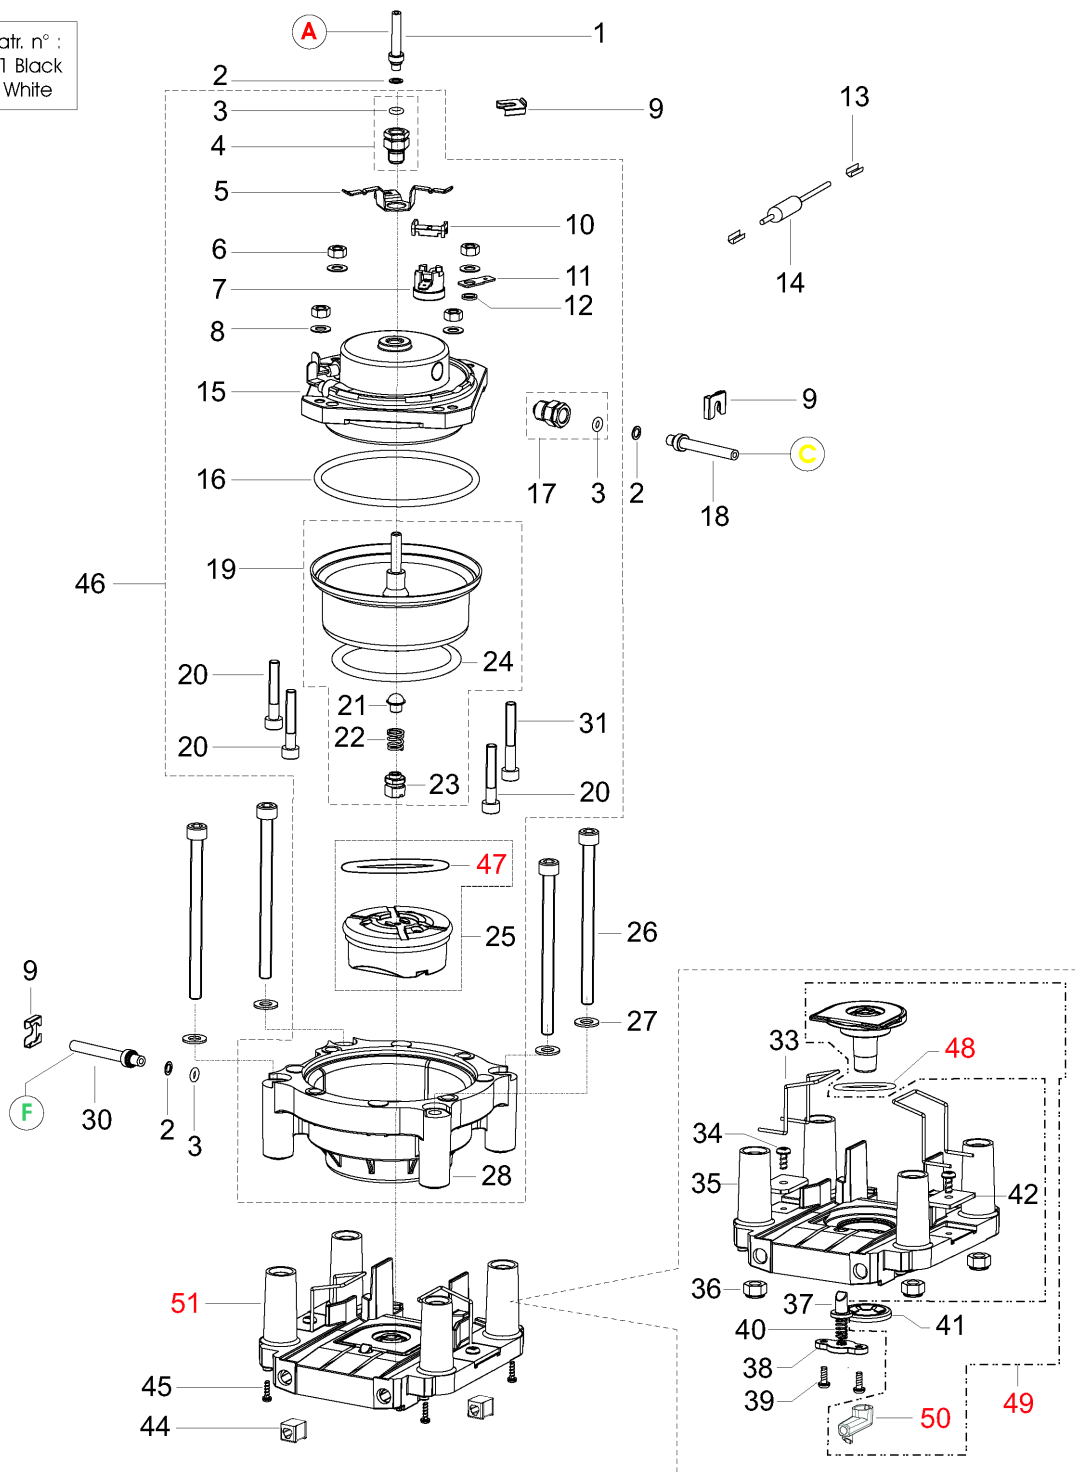

da matr. n° :
21.001 Black
8.401 White

	Code	Description	Notes
1	502230	TEFLON HOSE L=180MM 4X2	
10	500034	ADAPTOR FOR THERMOSTAT	
11	500060	FASTON STRAIGHT 6.3X0.8	
12	502046	TOOTHED WASHER /5	
13	500076	INARSPLICE	
14	500075	THERMAL FUSE 167°C	
15	500037	UPPER BOILER 230V 800W	
16	500038	OR 4300 SILICONE	
17	500063	STRAIGHT UNION +OR	
18	500762	TEFLON HOSE L=235 MM 4X2	
19	502946	LOWER BOILER. ASSEMBLED CAPSY	
2	500031	WASHER 4.2X6.8X0.5	
20	502189	SCREW M5X30	
21	500041	VALVELET. ASSEMBLED	
22	500058	CONICAL SPRING	
23	502945	UNIT VALVE SUPPORT M10	
24	500040	OR 6200 SILICONE	
25	502084	ASSEMBLED PISTON	
26	502188	SCREW M6X85	
27	501310	FLAT WASHER 6.4*12.5	
28	502193	CONNECTING RING	
29	502087	PLATE ASSEMBLY	
3	500073	OR 2015 VITON	
30	501116	TEFLON HOSE L=110 D.4*2 O.NEW	
31	500048	SCREW M5X35	
32	502195	COFFEE NOZZLE REGULATOR	
33	502196	SHAPED SPRING	
34	502182	SELF-TAPPING SCREW 3.5X8	
35	502197	BASE PLATE	
36	502198	NUT M6	
37	502199	PUSH ROD	
38	502200	COVER	
39	502201	SELF-TAPPING SCREW 2.9X8	
4	500032	STRAIGHT UNION M8X1+OR	
40	502202	SPRING	
41	502203	FIXER	
42	502204	BRACKET	
43	502205	DISPENSING SPOUT	
44	502206	BUSHING	
45	502207	SELF-TAPPING SCREW 3.5X16 INOX	
46	502085	BOILER COMPLETE 230V BASE/LUX	
47	500043	OR 153 SILICONE	
48	502313	OR 2100 SILICONE	
49	502525	UGELLO EROGAZIONE PRESSURIZZATCOMPLETO CAPSY	
5	500033	FASTENING BRACKET	
50	502737	PROLUNGA EROGATORE + TAPPO