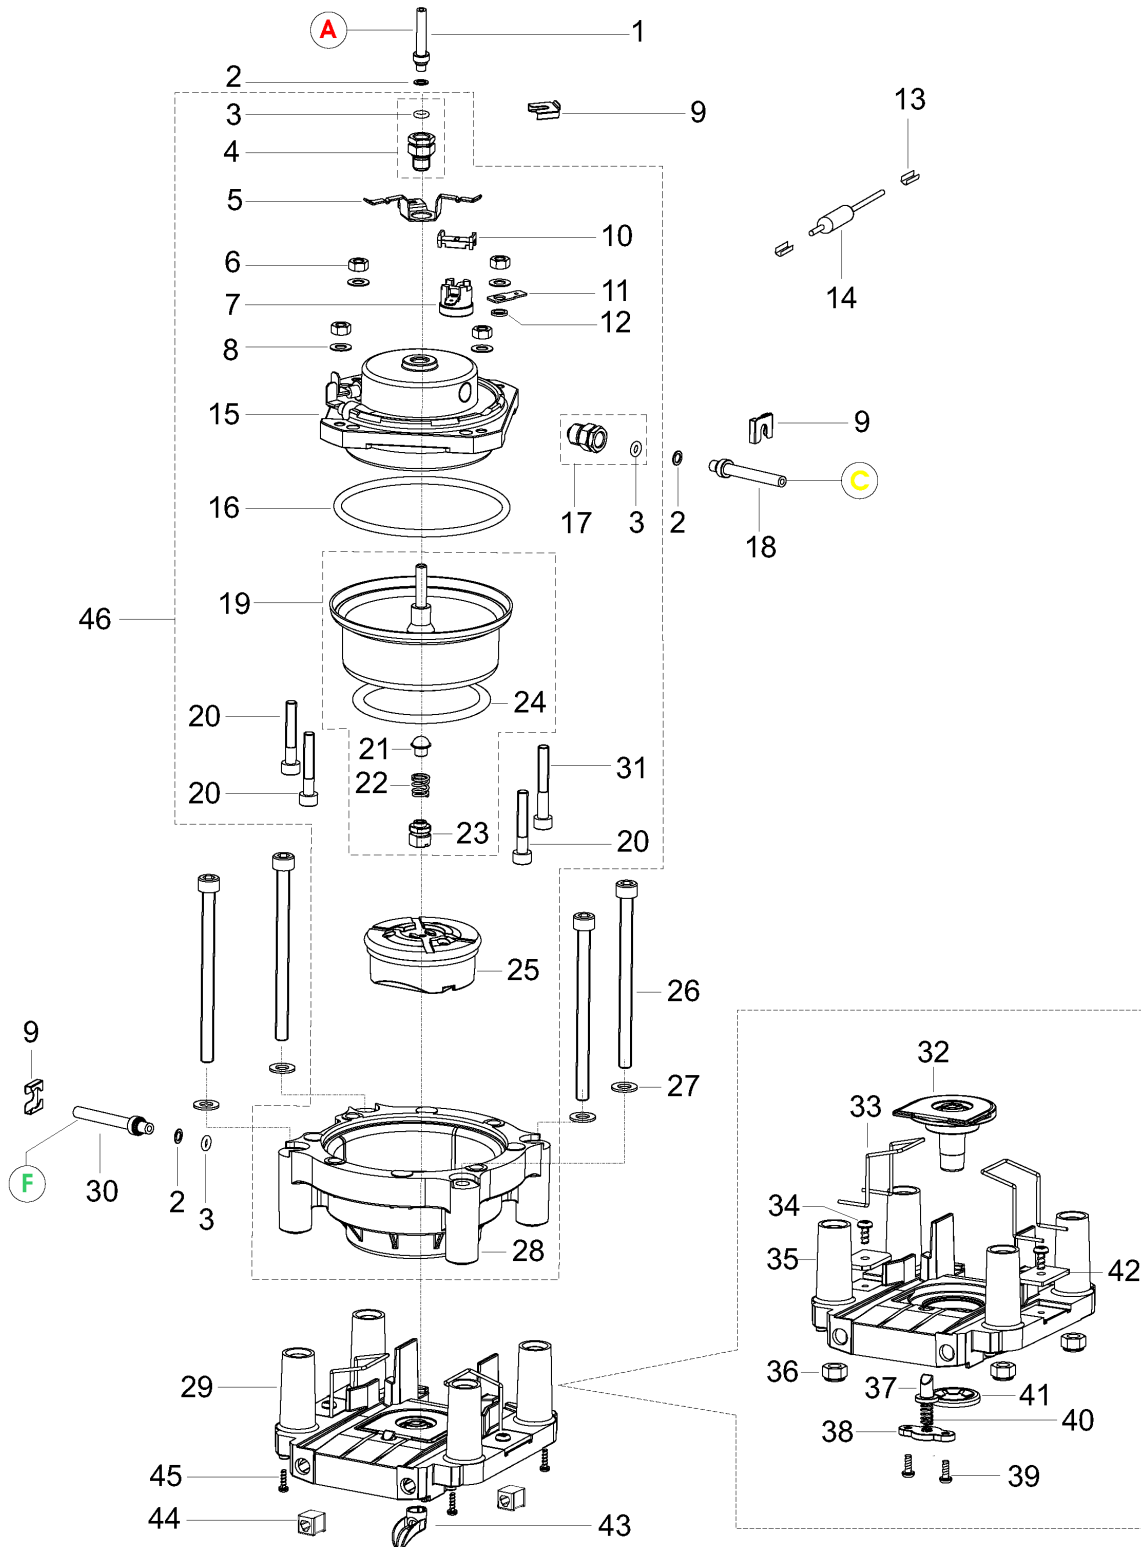

CAPSY - 230V 50HZ

	Code	Description	Notes
1	502171	COVER FOR WATER TANK. RED	
10	502086	DRAWER UNIT FOR CAPSULE INSERTION	
11	502178	COVER. CHROME	
12	502182	SELF-TAPPING SCREW 3.5X8	
13	502183	CAP	
14	502179	DRAWER GRID	
15	502180	DRAWER. CAPSULE RED	
16	502181	DRAWER. CAPSULE BLACK	
17	500027	FOOT	
18	502184	BASE. RED	
19	502185	BASE. BLACK	
2	502172	COVER FOR WATER TANK. BLACK	
20	502186	USED CAPSULE HOLDER. RED	
21	502187	USED CAPSULE HOLDER. BLACK	
22	502382	COVER FOR WATER TANK. WHITE	
23	502383	BODYWORK. WHITE	
24	502384	FRONT PANEL WHITE NO STEAM	
25	502385	DRAWER. CAPSULE WHITE	
26	502386	BASE. WHITE	
3	502089	TANK ASSEMBLY	
4	502173	BODYWORK. RED	
5	502174	BODYWORK. BLACK	
6	502175	FRAME	
7	500014	SELF-TAPPING SCREW 3.5X13	
8	502176	FRONT PANEL RED NO STEAM	
9	502177	FRONT PANEL BLACK NO STEAM	