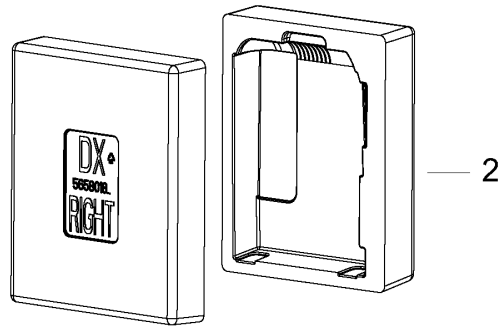

Code	Description	Notes
1	502227	INSTRUCTION BOOKLET	
2	502228	FOAM PAIR	
3	502229	PACKAGING BOX	
4	500117	BAG 50X70