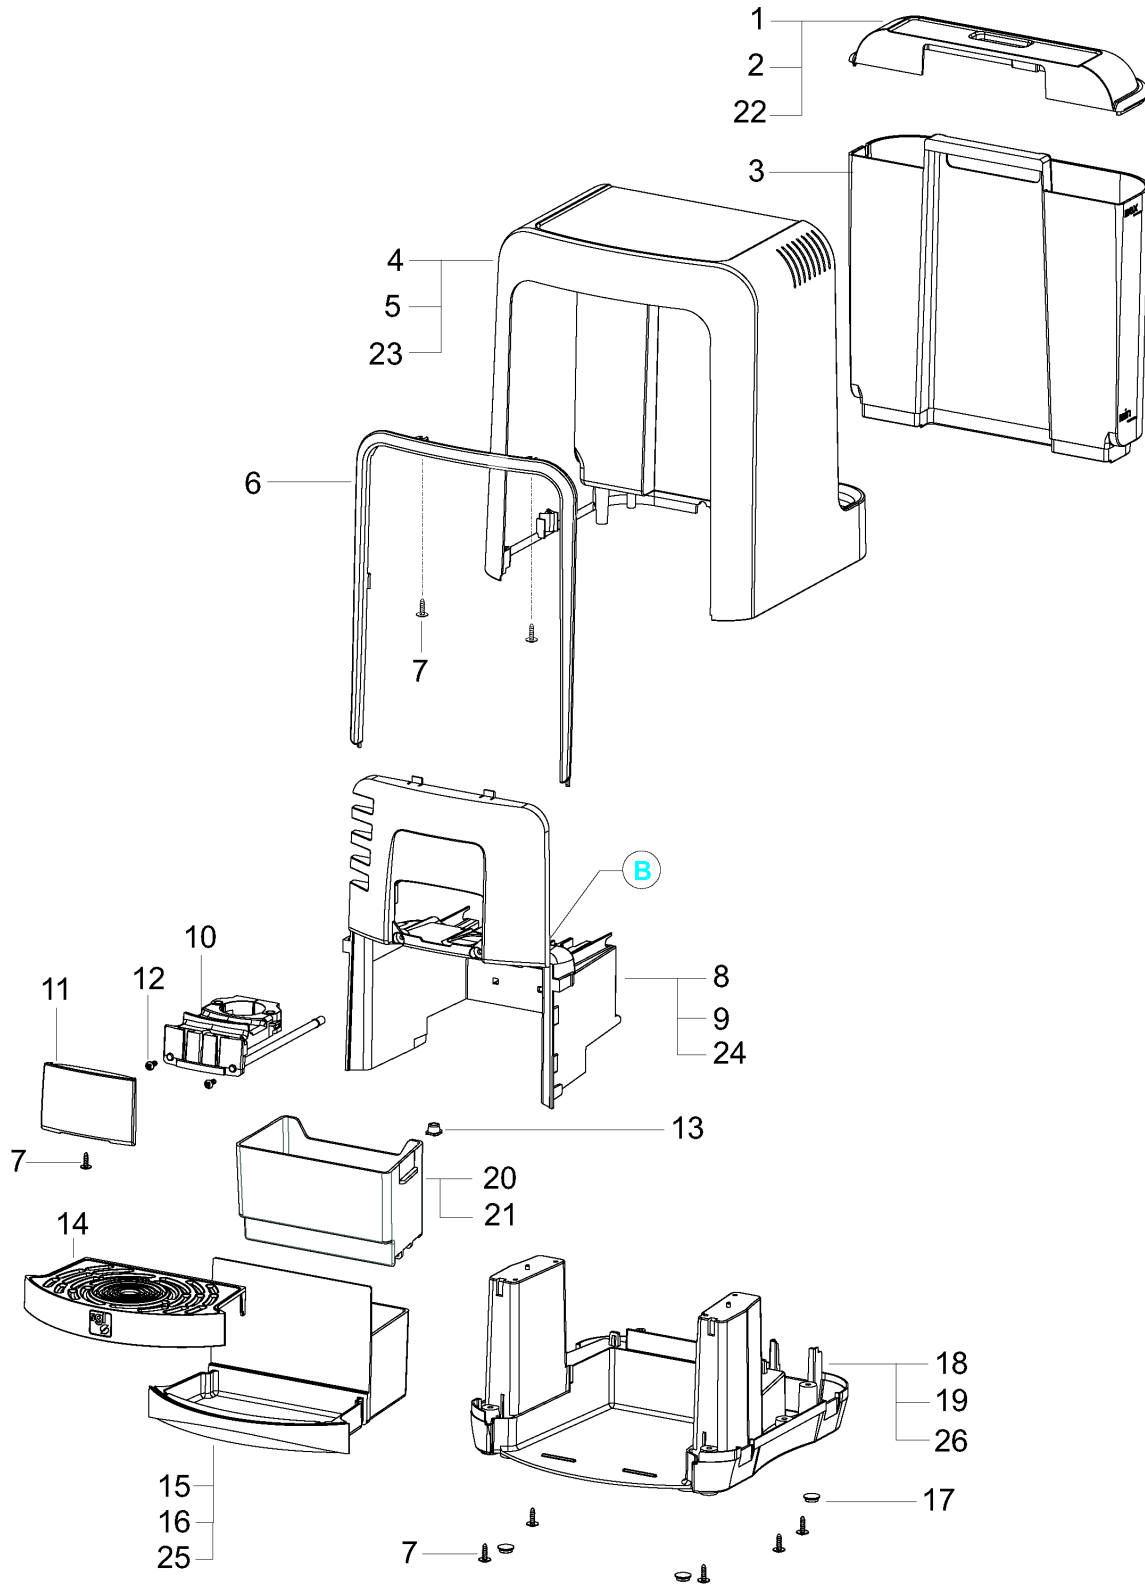

CAPSY - 230V 50HZ

	Code	Description	Notes
1	502171	COVER FOR WATER TANK. RED	
10	502086	DRAWER UNIT FOR CAPSULE INSERTION	
11	502178	COVER. CHROME	
12	502182	SELF-TAPPING SCREW 3.5X8	
13	502183	CAP	
14	502179	DRAWER GRID	
15	502180	DRAWER. CAPSULE RED	
16	502181	DRAWER. CAPSULE BLACK	
17	500027	FOOT	
18	502184	BASE. RED	
19	502185	BASE. BLACK	
2	502172	COVER FOR WATER TANK. BLACK	
20	502186	USED CAPSULE HOLDER. RED	
21	502187	USED CAPSULE HOLDER. BLACK	
22	502382	COVER FOR WATER TANK. WHITE	
23	502383	BODYWORK. WHITE	
24	502384	FRONT PANEL WHITE NO STEAM	
25	502385	DRAWER. CAPSULE WHITE	
26	502386	BASE. WHITE	
3	502089	TANK ASSEMBLY	
4	502173	BODYWORK. RED	
5	502174	BODYWORK. BLACK	
6	502175	FRAME	
7	500014	SELF-TAPPING SCREW 3.5X13	
8	502176	FRONT PANEL RED NO STEAM	
9	502177	FRONT PANEL BLACK NO STEAM	