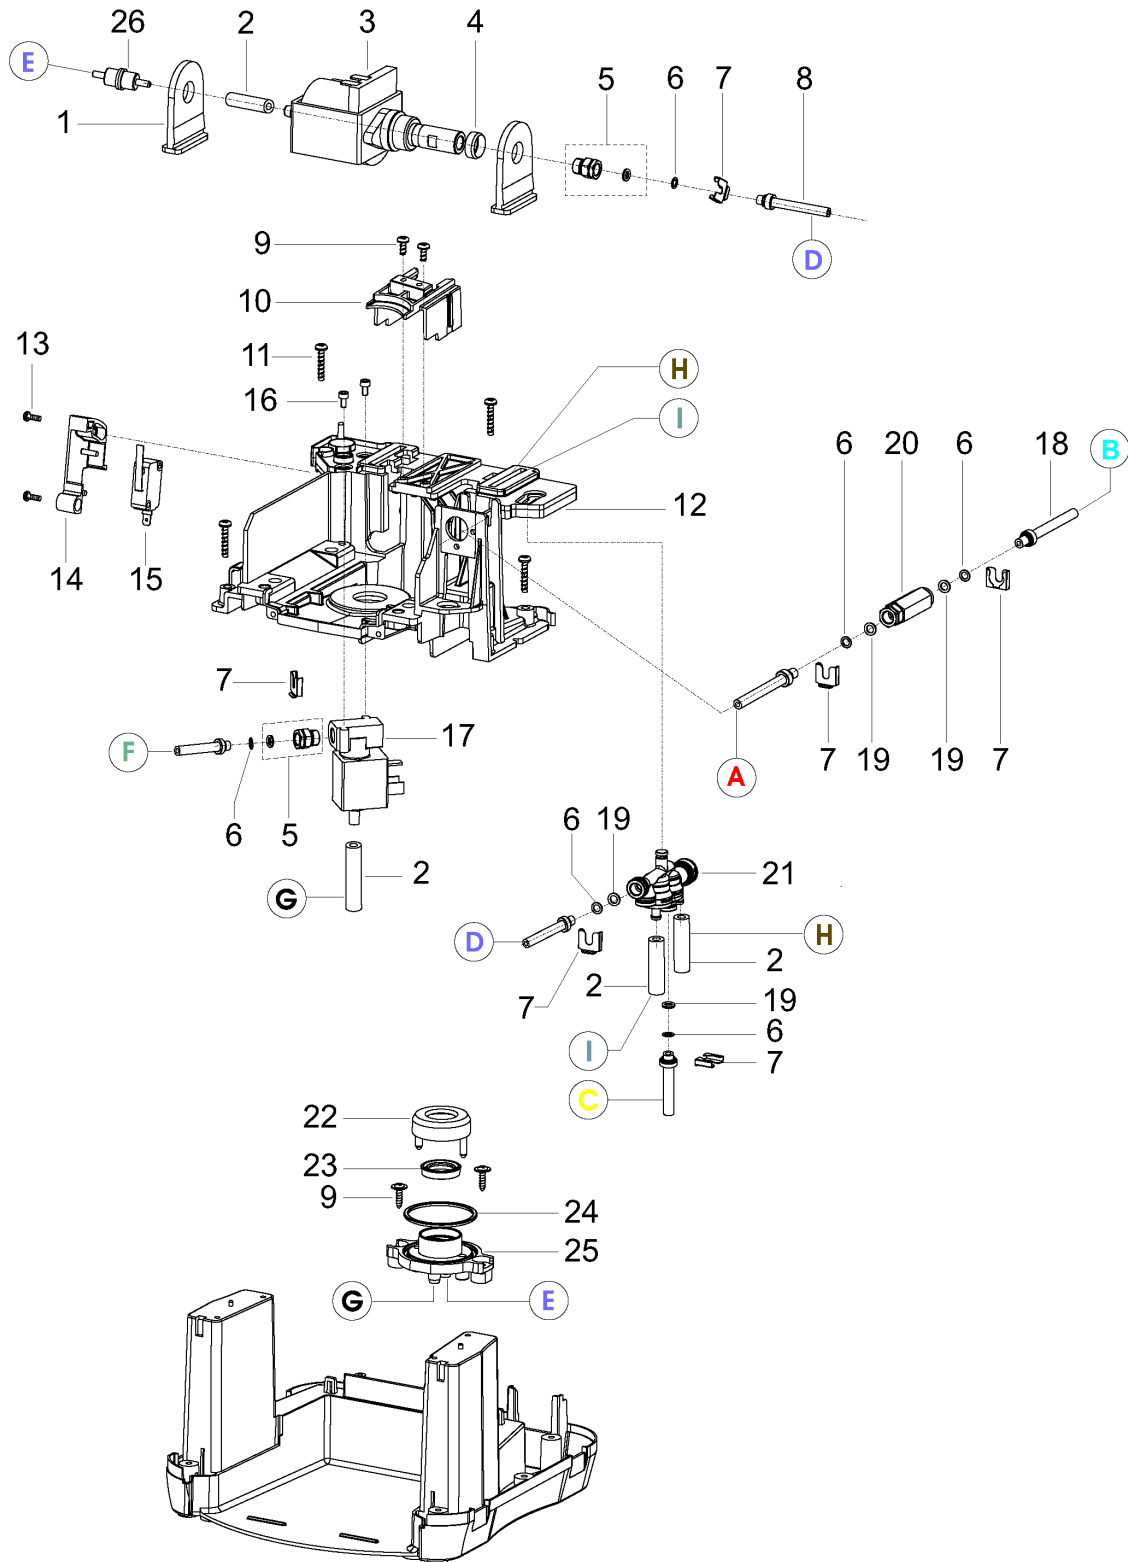

Code	Description	Notes
1	502209	PUMP SUPPORT BEND	
10	502211	GUARD	
11	502208	SELF-TAPPING SCREW 3.5X22	
12	502212	FRAME	
13	502201	SELF-TAPPING SCREW 2.9X8	
14	502213	MICROSWITCH GUARD	
15	502214	MICROSWITCH	
16	500766	SCREW M3X6	
17	502215	SOLENOID VALVE. 3-WAY 230V 50HZ	
18	502216	TEFLON HOSE L=300MM 4X2	
19	500073	OR 2015 VITON	
2	500010	SILICONE HOSE 4X8 (1 MT)	
20	502217	EMPTYING VALVE	
21	502218	MULTIFUNCTION VALVE	
22	500807	COVER * TANK VALVE	
23	500808	TANK GASKET DI-062	
24	502052	OR 3150 (37.77X2.62) VITON	
25	502219	VALVE BASE	
26	500363	FILTER * SUCTION TUBE	
3	500161	PUMP 230V-50HZ GW	
4	500080	BUSHING	
5	500077	STRAIGHT UNION +OR	
6	500031	WASHER 4.2X6.8X0.5	
7	500064	SPRING FOR FAST COUPLING	
8	500208	TEFLON HOSE L=150MM 4X2	
9	500014	SELF-TAPPING SCREW 3.5X13