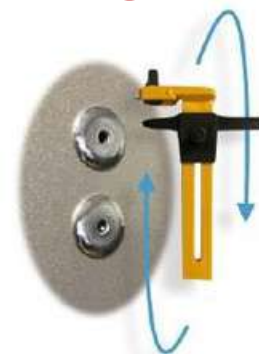

Necessary tools:

- Pulverizator (Water 99% + Soap 1%)
- Felt Spatula
- Compass Cutter

99% H₂O

1% Soap

1

2

3

4

5

6